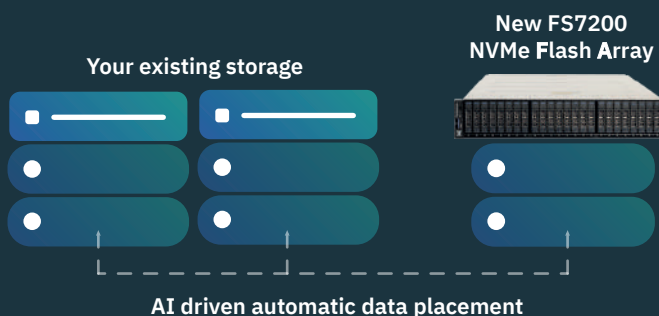

Modernise and accelerate **ALL** of your storage

*Terms and conditions apply to this offer